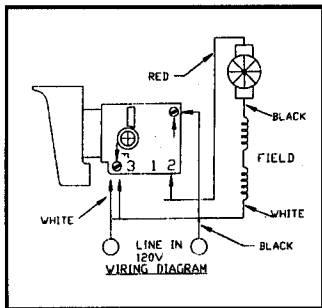

## Power Unit 253-52

### for Models KC-140 and KC-193 Shears

serial #6001 and higher

# PARTS LIST

REF. #	PART #	DESCRIPTION	REF. #	PART #	DESCRIPTION
1	905927	Armature	23	696051	Adaptor
2	905929	Field	24	696038	Spacer
3	908474	Brush Holder Assy.	36	693808	Bearing
4	900972	Switch	39	872520	Screw
5	896100	Cord	41	896997	Slinger
11	855284	Bearing	42	896998	Gasket
11C	694432	Bearing Mount	49	882189	Screw
12	896105	Handle Cover	52	907252	Motor Housing
14	896106	Baffle	52A	896117	Belt Clip
16	905930	Intermediate Plate, Incl.: ref 58	55	899595	Plug
17	848741	Washer	56	699567	Screw
18	905939	Spindle & Gear	58	899593	Bearing
19	905935	Gear Housing, Incl.: ref 36	64	905936	Intermediate Gear & Pinion
20	883096	Bearing	69	810716	Strain Relief
21	859769	Retaining Ring	75	847564	Snap Ring