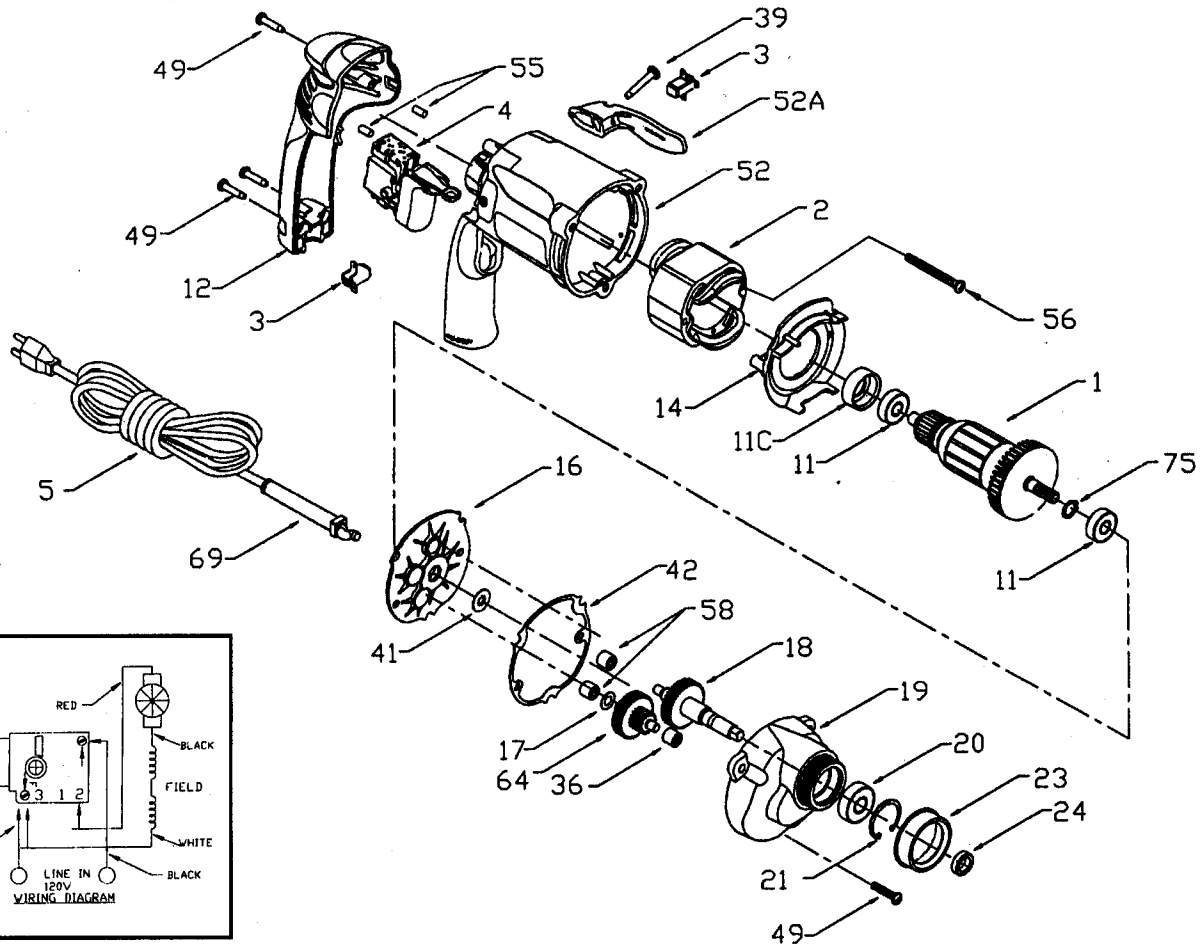

## Power Unit 253-52

### for Models KC-140 and KC-193 Shears

serial #6001 and higher

# PARTS LIST

REF. #	PART #	DESCRIPTION	REF. #	PART #	DESCRIPTION
1	905927	Armature	23	696051	Adaptor
2	905929	Field	24	696038	Spacer
3	908474	Brush Holder Assy.	36	693808	Bearing
4	900972	Switch	39	872520	Screw
5	896100	Cord	41	896997	Slinger
11	855284	Bearing	42	896998	Gasket
11C	694432	Bearing Mount	49	882189	Screw
12	896105	Handle Cover	52	907252	Motor Housing
14	896106	Baffle	52A	896117	Belt Clip
16	905930	Intermediate Plate, Incl.: ref 58	55	899595	Plug
17	848741	Washer	56	699567	Screw
18	905939	Spindle & Gear	58	899593	Bearing
19	905935	Gear Housing, Incl.: ref 36	64	905936	Intermediate Gear & Pinion
20	883096	Bearing	69	810716	Strain Relief
21	859769	Retaining Ring	75	847564	Snap Ring