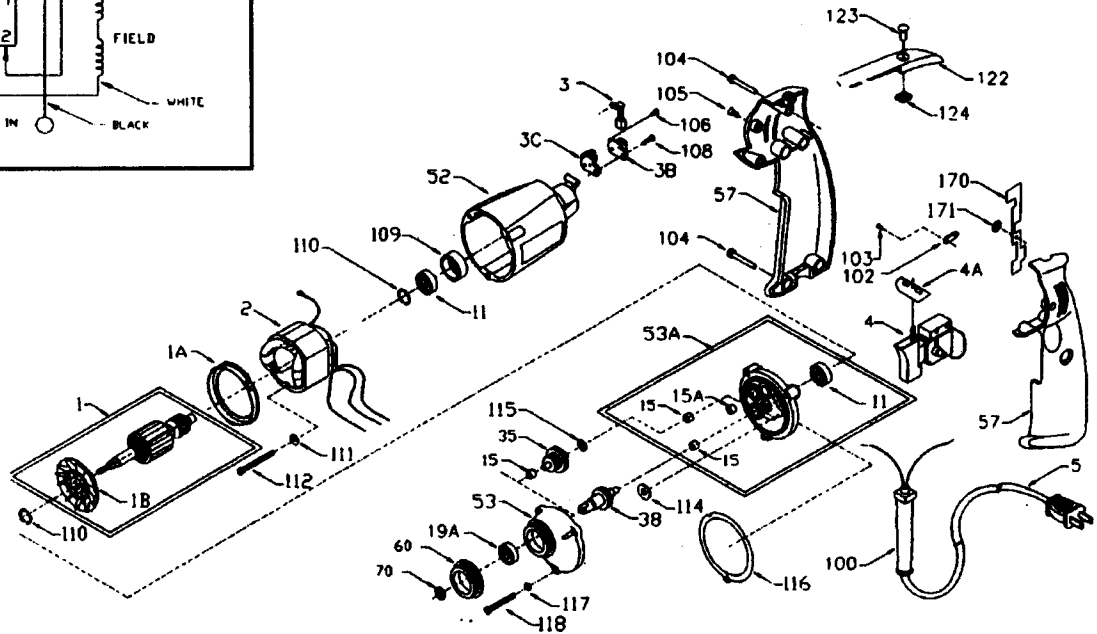

# Power Unit 253-42 PARTS LIST

REF. #	PART #	DESCRIPTION	REF. #	PART #	DESCRIPTION
1	876480	Armature	60	696051	Adapter Ring
1A	811350	Baffle	61	696052	Spacer
1B	811292	Armature Fan	70	696038	Spacer
2	877653	Field	100	810882	Strain Reliever
3	869734	Brush	102	861434	Cord Clamp
3B	869691	Brush Holder	103	693104	Screw
3C	811490	Brush Insulator	104	688401	Screw
4	876469	Switch	105	866340	Screw
4A	876392	Handle Plug	106	864137	Screw
5	695854	Cord	108	864136	Brush Holder Screw
11	855284	Bearing	109	694432	Bearing Mount
15	693808	Needle Bearing	110	847564	Snap-ring (Service Only)
15A	693808	Needle Bearing	111	802214	Washer
19	855220	Bearing	112	699085	Self-tapping
35	697673	Idler Assy.	114	852714	Slinger
38	697874	Spindle Assy.	115	848741	Washer
52	876677	Motor Housing, Incl.: Ref. 109, 111, 112, 118	116	697203	Gasket
53	697884	Gear Housing, Incl.: Ref. 15	117	802648	Lock Washer
53A	697684	Intermediate Plate, Incl.: Ref. 15, 15A	118	694015	Self-tapping Screw
57	876612	Handle Assy. Incl.: Ref. 102, 103, 104, 105	122	875861	Belt Clip
			123	876181	Screw
			124	875862	Nut