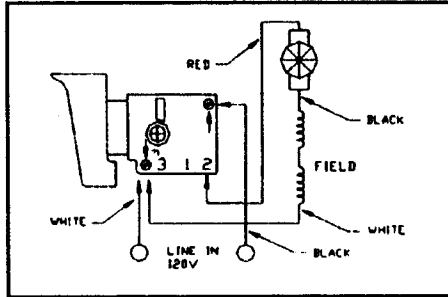

# Power Unit 253-42 PARTS LIST

REF. #	PART #	DESCRIPTION	REF. #	PART #	DESCRIPTION
1	876480	Armature	60	696051	Adapter Ring
1A	811350	Baffle	61	696052	Spacer
1B	811292	Armature Fan	70	696038	Spacer
2	877653	Field	100	810882	Strain Reliever
3	869734	Brush	102	861434	Cord Clamp
3B	869691	Brush Holder	103	693104	Screw
3C	811490	Brush Insulator	104	688401	Screw
4	876469	Switch	105	866340	Screw
4A	876392	Handle Plug	106	864137	Screw
5	695854	Cord	108	864136	Brush Holder Screw
11	855284	Bearing	109	694432	Bearing Mount
15	693808	Needle Bearing	110	847564	Snap-ring (Service Only)
15A	693808	Needle Bearing	111	802214	Washer
19	855220	Bearing	112	699085	Self-tapping
35	697673	Idler Assy.	114	852714	Slinger
38	697874	Spindle Assy.	115	848741	Washer
52	876677	Motor Housing, Incl.: Ref. 109, 111, 112, 118	116	697203	Gasket
53	697884	Gear Housing, Incl.: Ref. 15	117	802648	Lock Washer
53A	697684	Intermediate Plate, Incl.: Ref. 15, 15A	118	694015	Self-tapping Screw
57	876612	Handle Assy. Incl.: Ref. 102, 103, 104, 105	122	875861	Belt Clip
			123	876181	Screw
			124	875862	Nut